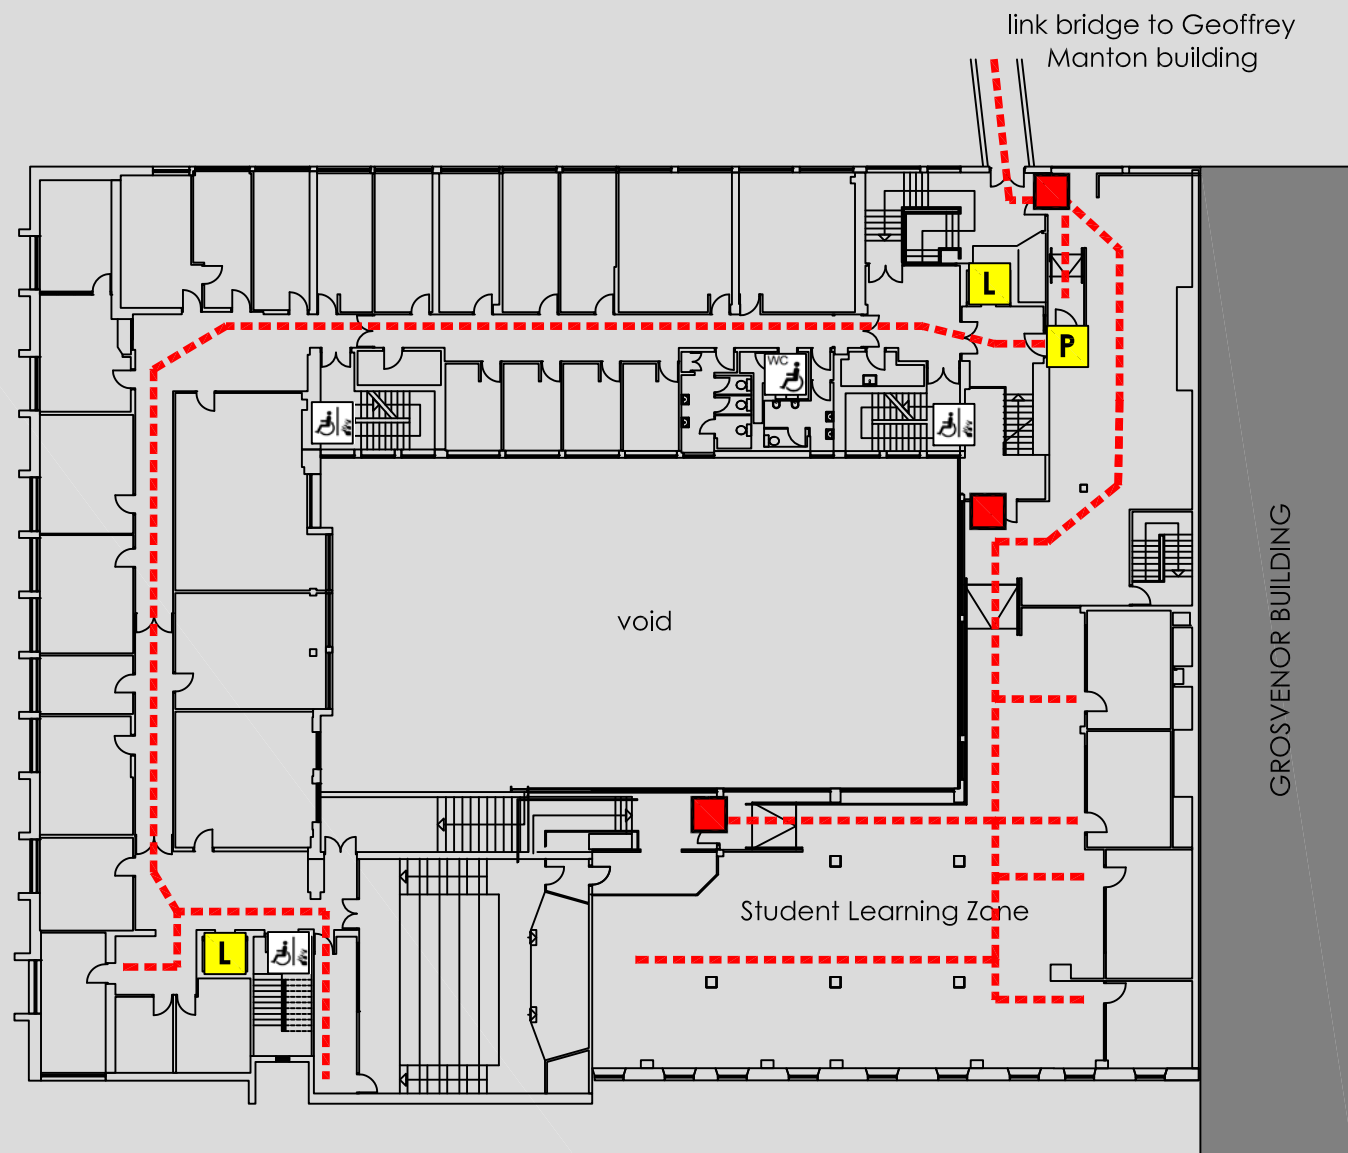

ACCESS @ MMU

MABEL TYLECOTE : SECOND FLOOR PLAN

Mabel Tylecote Building
Cavendish Street
Manchester
M15 6BG

Reception 0161 247 1398
Security 0161 247 1334

KEY	
	Accessible route
	Automatic door
	Door on hold open devices
	Push button power assisted door
	Controlled access door
	Accessible lift
	Platform lift
	Accessible reception counter
	Hearing loop available
	Fully Accessible toilet
	Accessible toilet
	Accessible ramp
	Fire refuge space
	Emergency exit only
	Evacuation chair