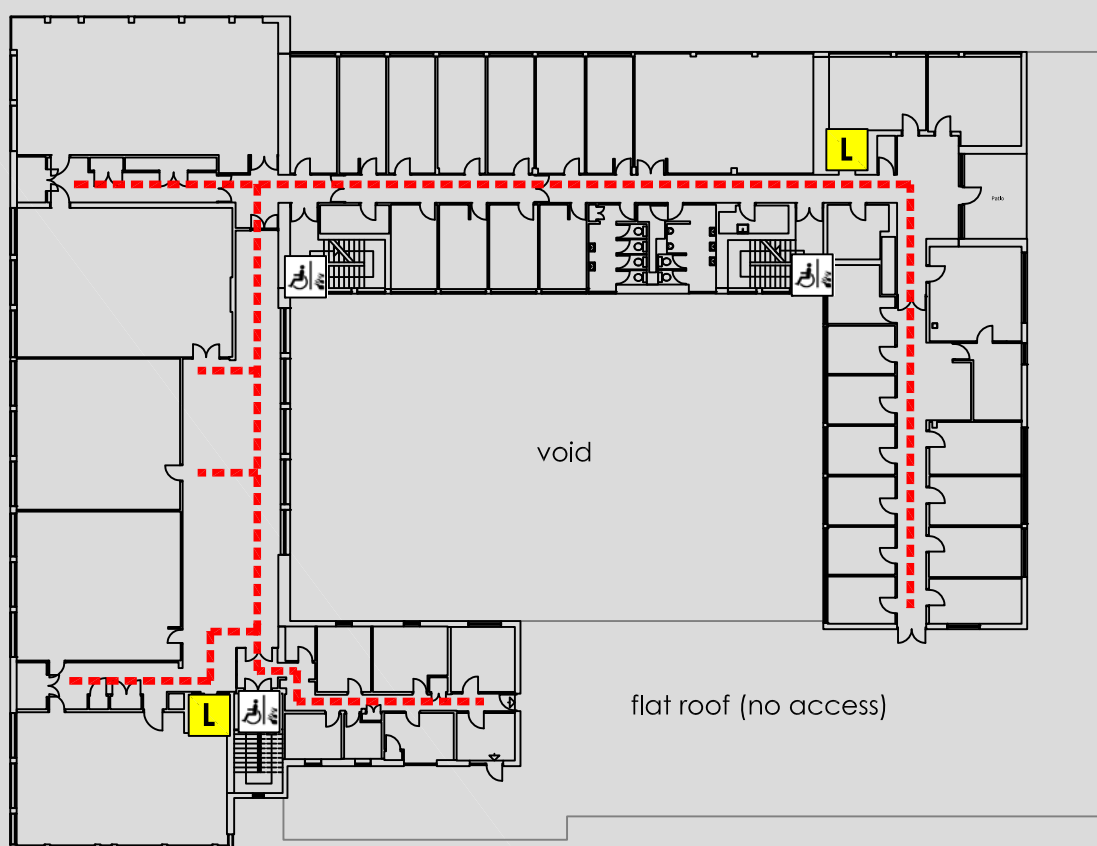

ACCESS @ MMU

MABEL TYLECOTE : THIRD FLOOR PLAN

Mabel Tylecote Building
Cavendish Street
Manchester
M15 6BG

Reception
Security

0161 247 1398
0161 247 1334

KEY	
	Accessible route
-	-
	Automatic door
	Door on hold open devices
	Push button power assisted door
	Controlled access door
	Accessible lift
	Platform lift
	Accessible reception counter
	Hearing loop available
	Fully Accessible toilet
	Accessible toilet
	Accessible ramp
	Fire refuge space
	Emergency exit only
	Evacuation chair