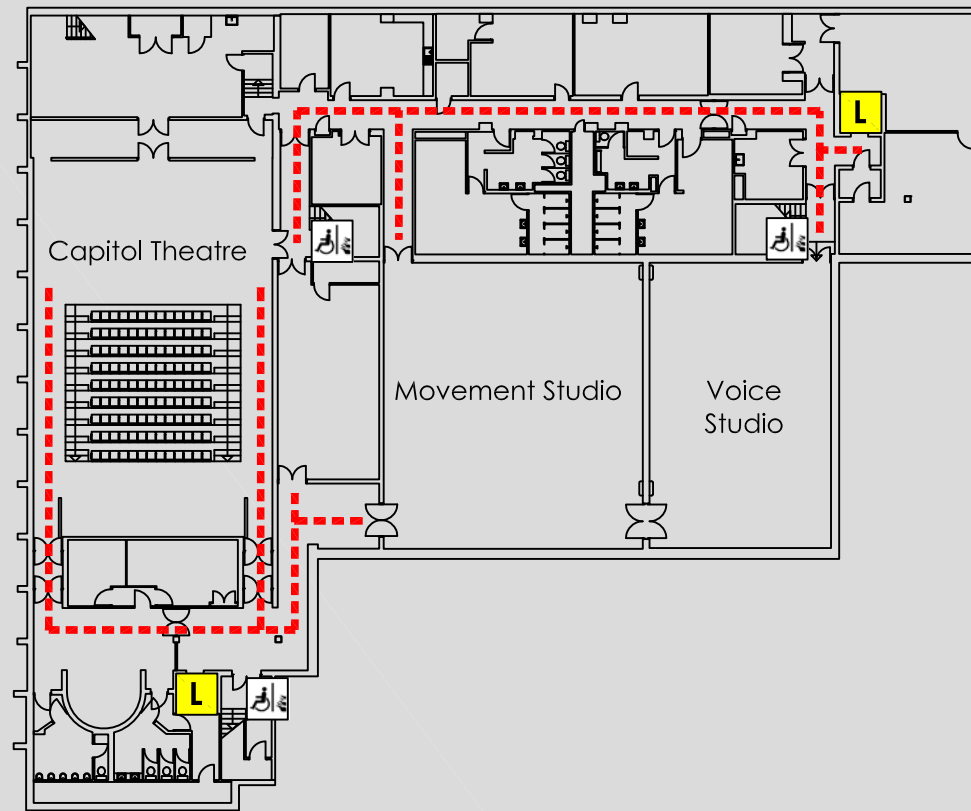

# ACCESS @ MMU

MABEL TYLECOTE : BASEMENT FLOOR PLAN

Mabel Tylecote Building  
Cavendish Street  
Manchester  
M15 6BG

Reception                      0161 247 1398  
Security                         0161 247 1334

KEY	
	Accessible route
-	-
	Automatic door
	Door on hold open devices
	Push button power assisted door
	Controlled access door
	Accessible lift
	Platform lift
	Accessible reception counter
	Hearing loop available
	Fully Accessible toilet
	Accessible toilet
	Accessible ramp
	Fire refuge space
	Emergency exit only
	Evacuation chair