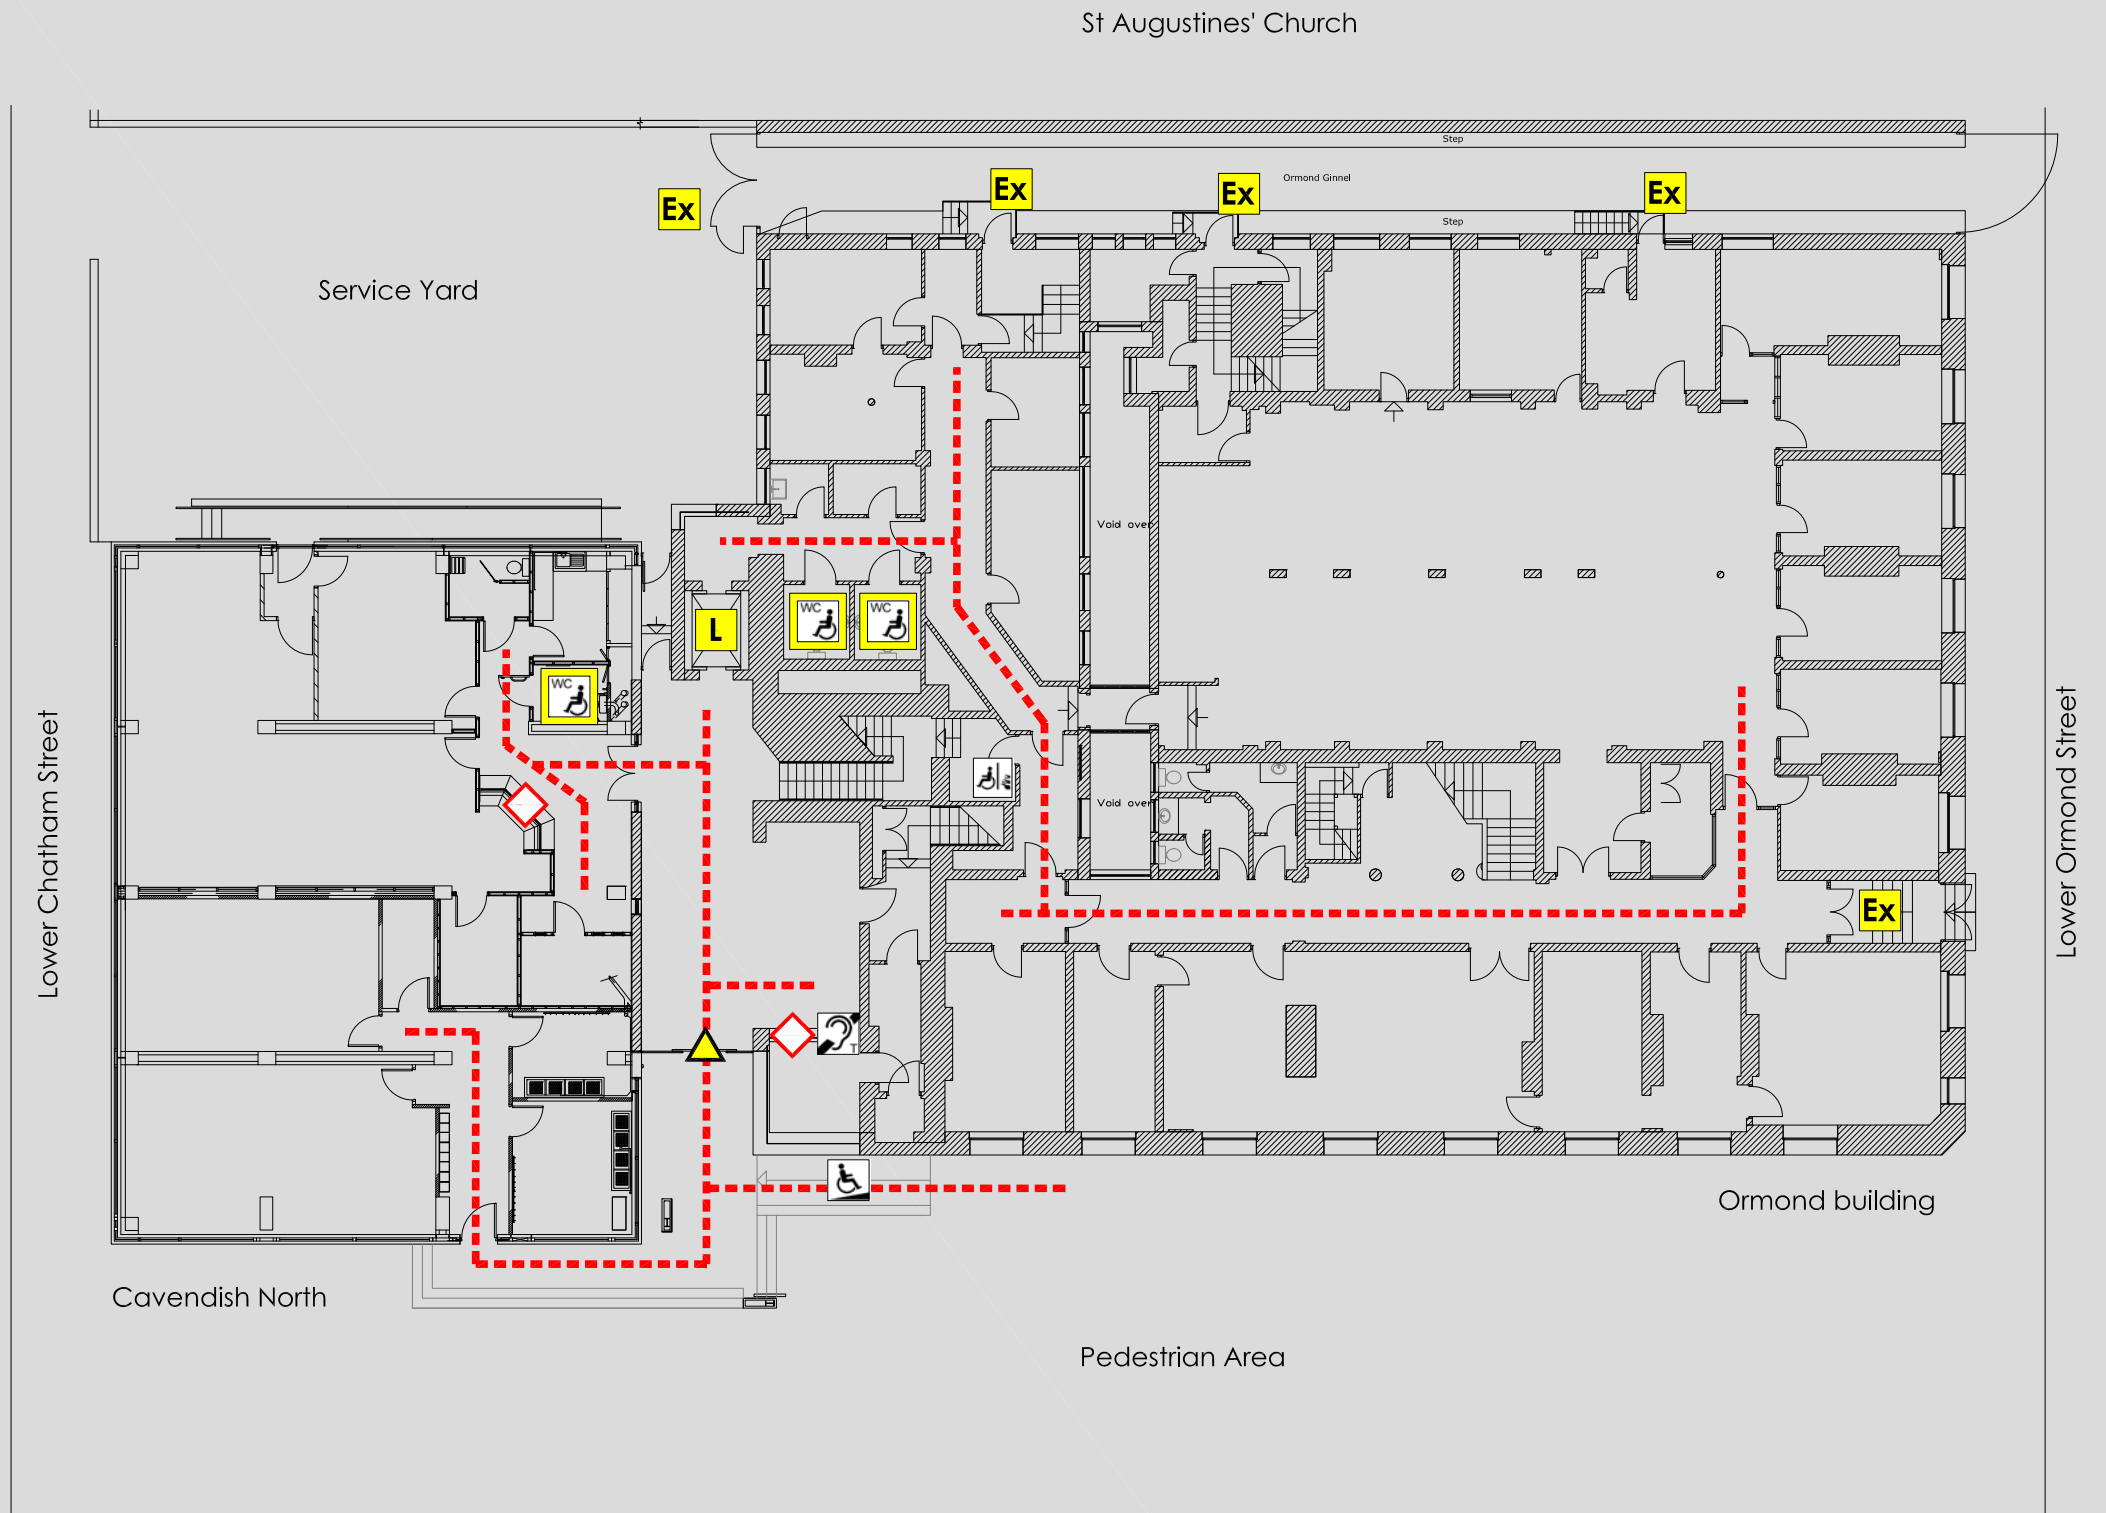

ACCESS @ MMU

ORMOND & CAVENDISH NORTH : GROUND FLOOR PLAN

Ormond Building
Lower Ormond Street
Manchester
M15 6BX

Reception
Security

0161 247 1353
0161 247 1334

KEY	
	Accessible route
	Automatic door
	Door on hold open devices
	Push button power assisted door
	Controlled access door
	Accessible lift
	Accessible reception counter
	Hearing loop available
	Fully Accessible toilet
	Accessible toilet
	Accessible ramp
	Fire refuge space
	Emergency exit only
	Evacuation chair