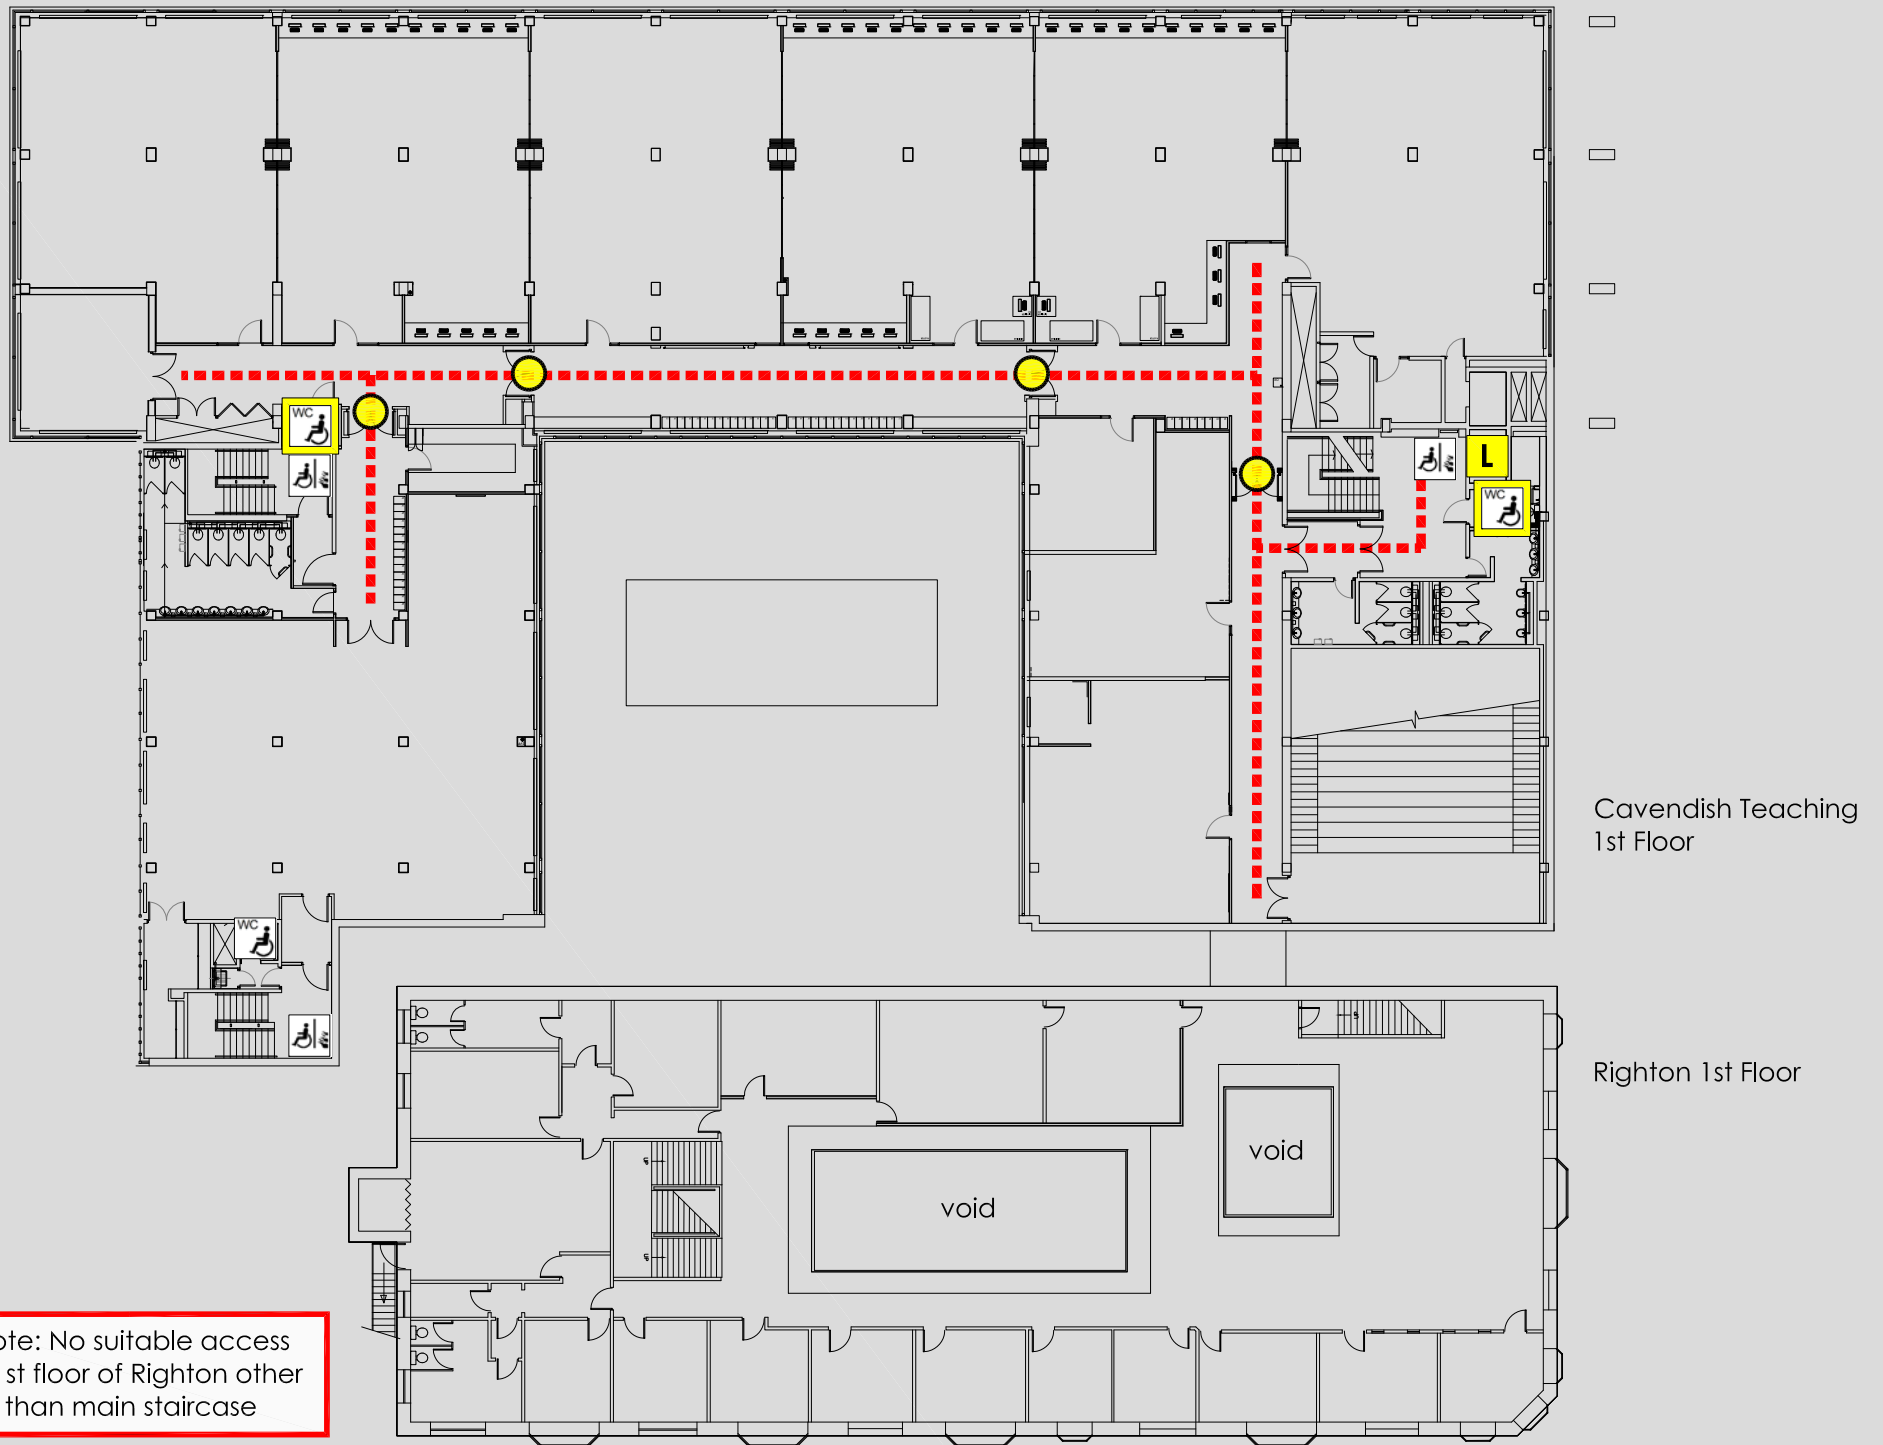

ACCESS @ MMU

RIGHTON & CAVENDISH TEACHING BUILDING : FIRST FLOOR PLAN

Note: No suitable access to 1st floor of Righton other than main staircase

Hollings Faculty
Righton Building
Cavendish Street
Manchester
M15 6BG

Reception
Security

0161 247 2600
0161 247 1334

KEY	
	Accessible route
	Automatic door
	Door on hold open devices
	Push button power assisted door
	Controlled access door
	Accessible lift
	Accessible reception counter
	Hearing loop available
	Fully Accessible toilet
	Accessible toilet
	Accessible ramp
	Fire refuge space
	Emergency exit only
	Evacuation chair