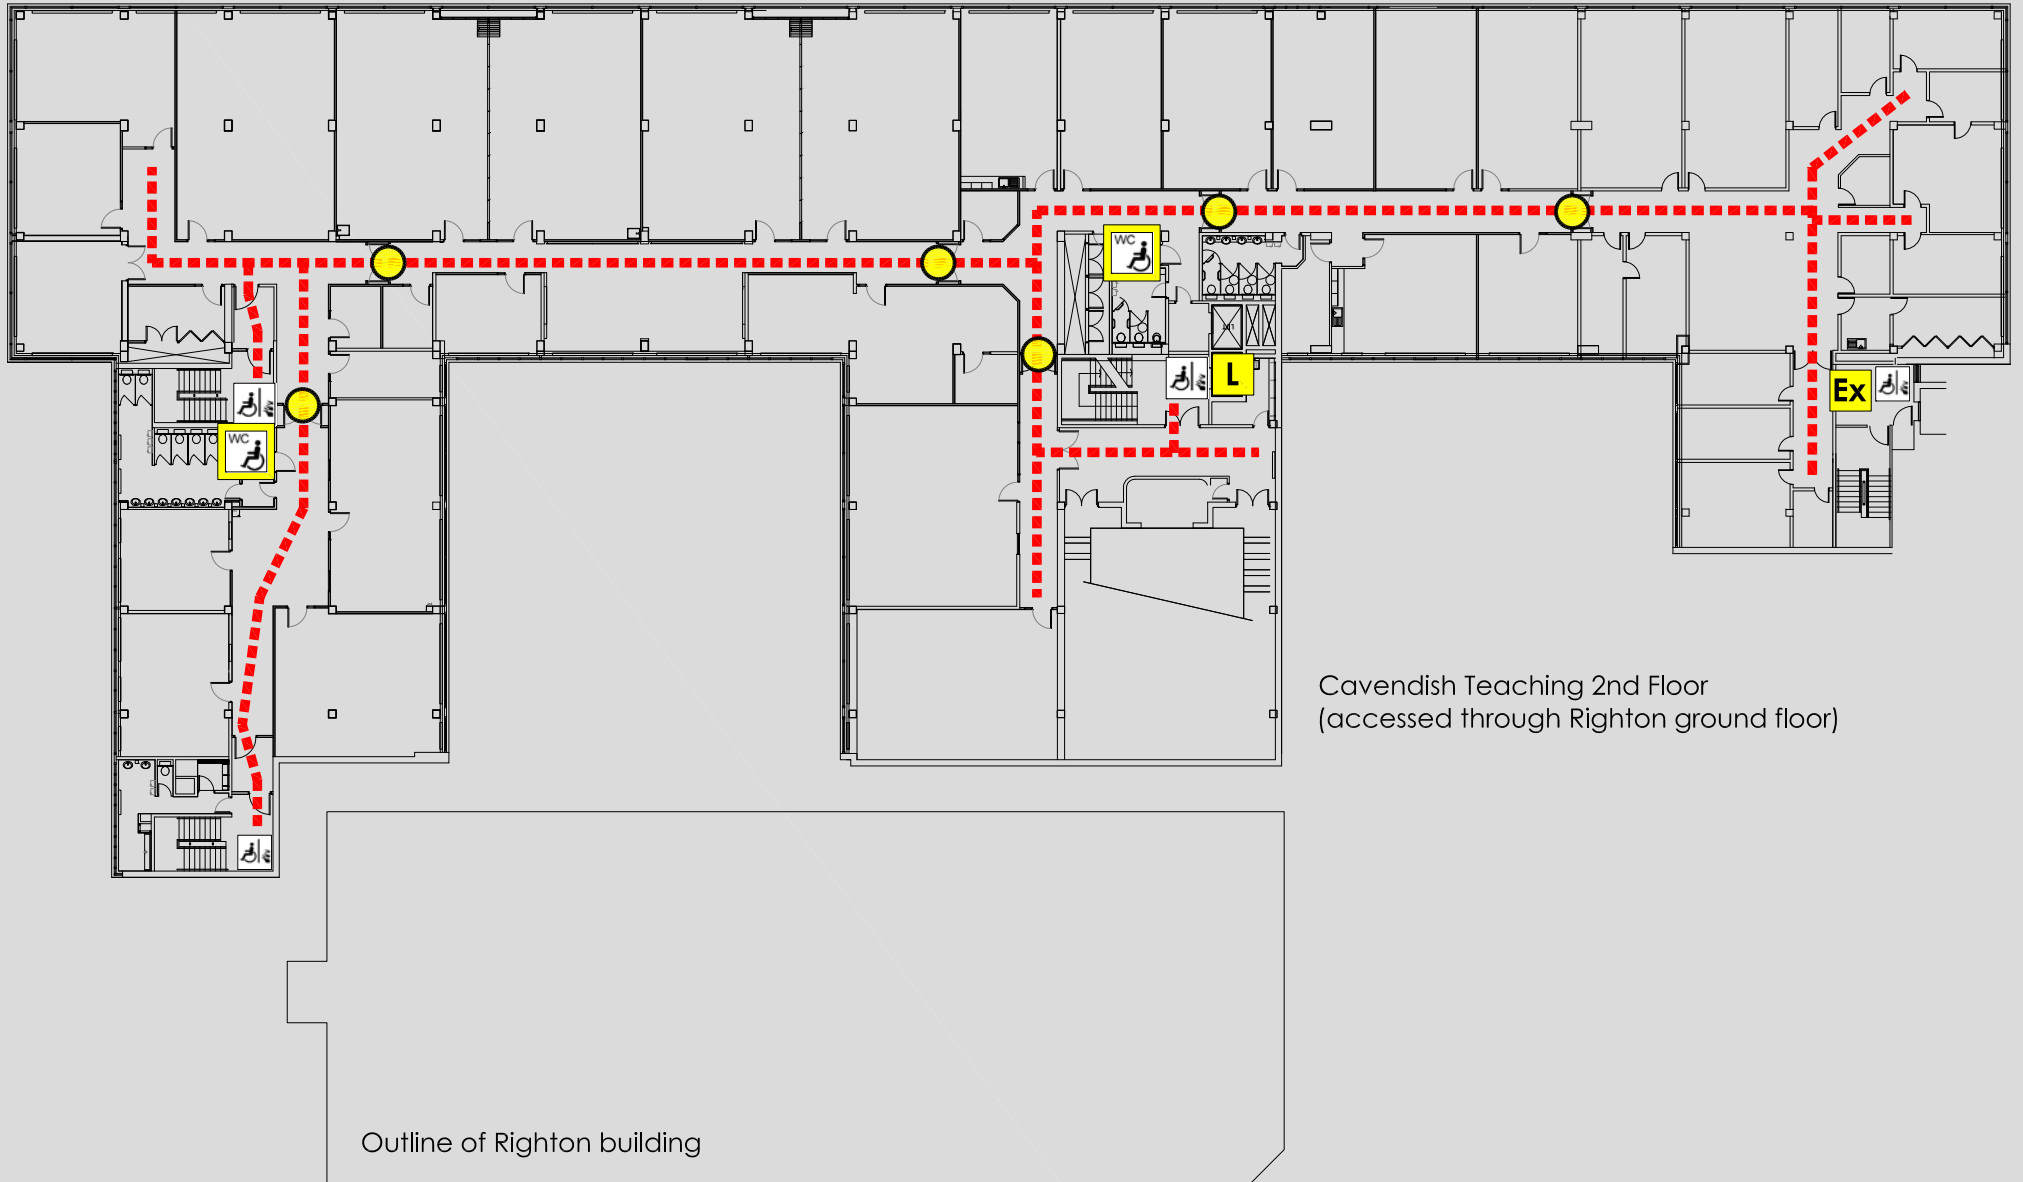

ACCESS @ MMU

RIGHTON & CAVENDISH TEACHING BUILDING : SECOND FLOOR PLAN

Hollings Faculty
Righton Building
Cavendish Street
Manchester
M15 6BG

Reception
Security

0161 247 2600
0161 247 1334

KEY	
	Accessible route
-	-
	Automatic door
	Door on hold open devices
	Push button power assisted door
	Controlled access door
	Accessible lift
	Accessible reception counter
	Hearing loop available
	Fully Accessible toilet
	Accessible toilet
	Accessible ramp
	Fire refuge space
	Emergency exit only
	Evacuation chair