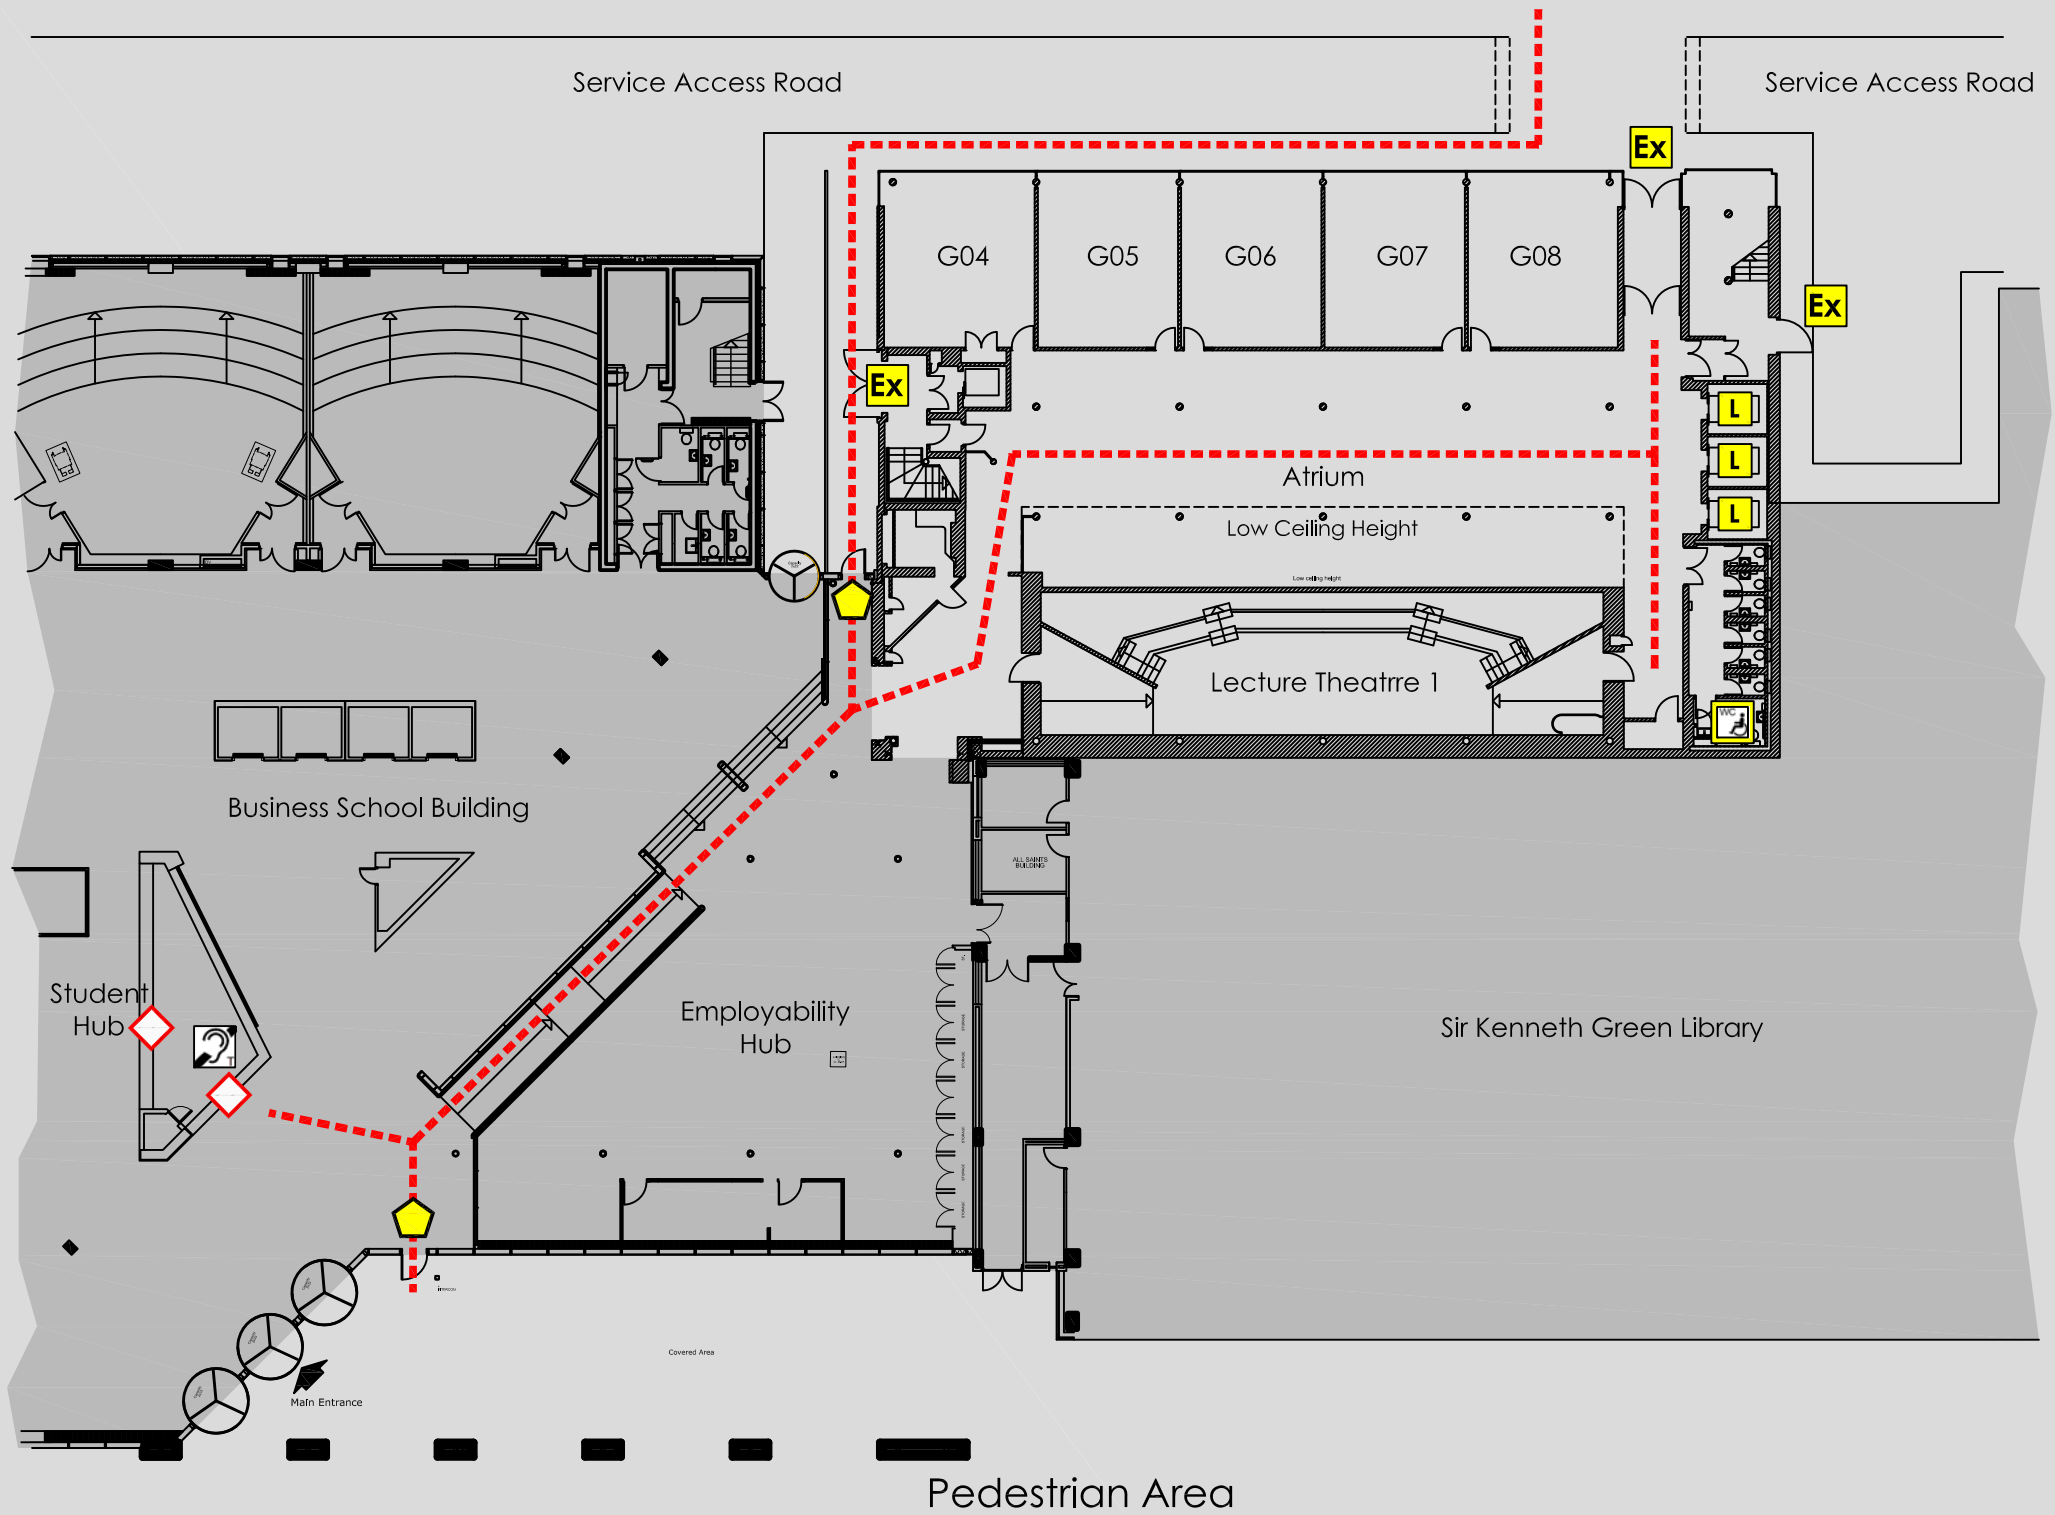

# ACCESS @ MMU

SANDRA BURSLEM : GROUND FLOOR PLAN

Sandra Burslem Building  
Lower Ormond Street  
Manchester  
M15 6HB

Reception 0161 247 1362  
Security 0161 247 1334

KEY	
	Accessible route
	Automatic door
	Door on hold open devices
	Push button power assisted door
	Accessible lift to all floors
	Accessible platform lift
	Accessible reception counter
	Hearing loop available
	Fully Accessible toilet
	Accessible toilet
	Accessible ramp
	Fire refuge space
	Emergency exit only
	Evacuation chair