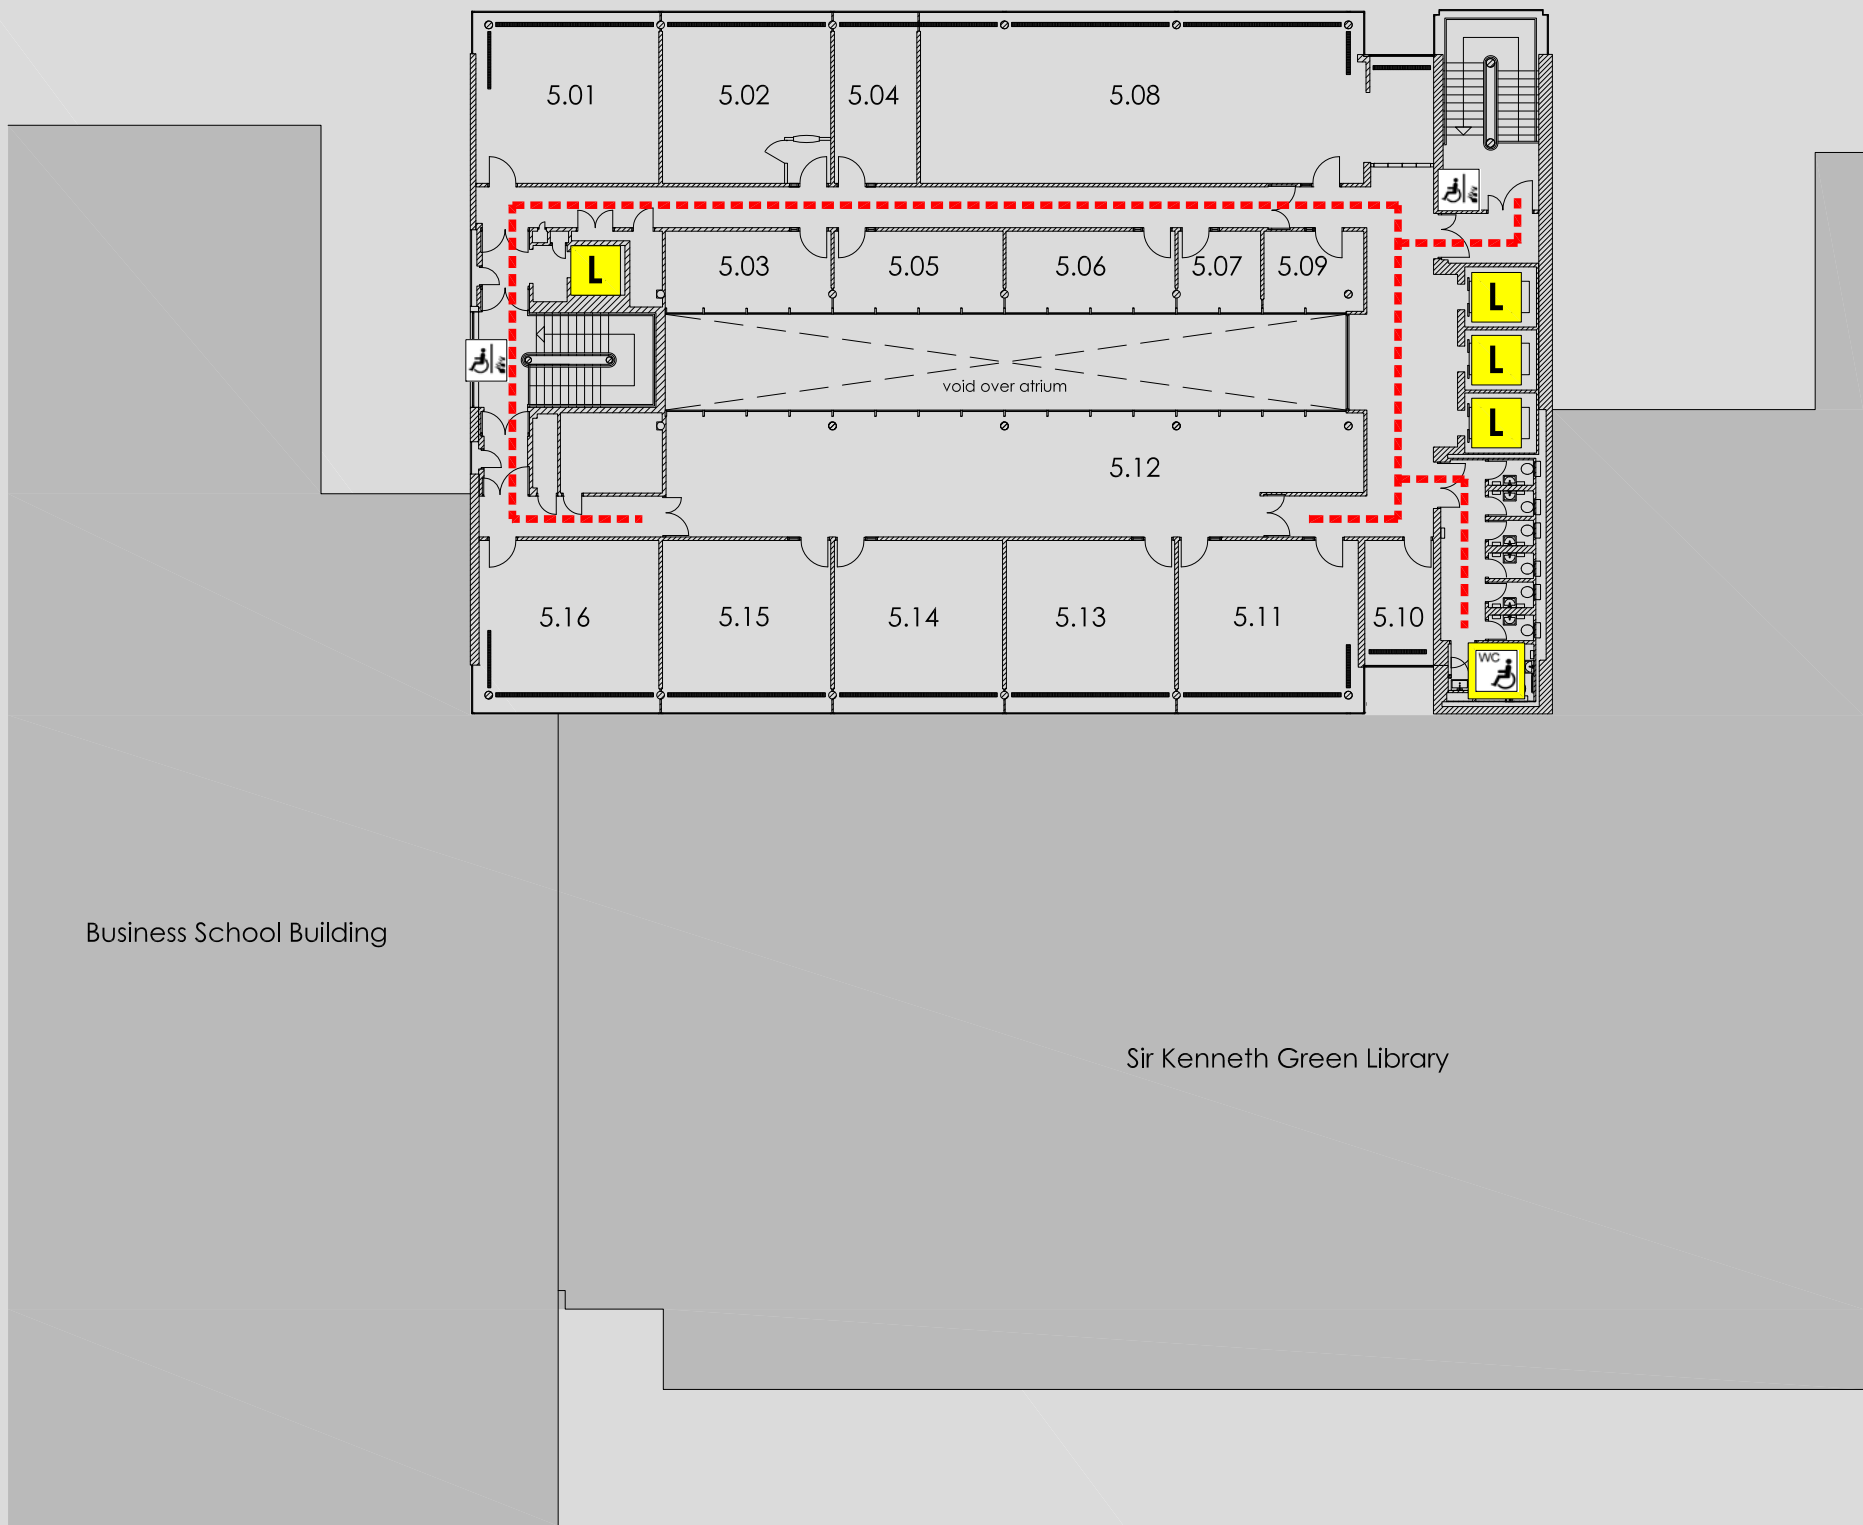

ACCESS @ MMU

SANDRA BURSLEM : FIFTH FLOOR PLAN

Sandra Burslem Building
Lower Ormond Street
Manchester
M15 6HB

Reception
Security

0161 247 1362
0161 247 1334

KEY	
	Accessible route
	Automatic door
	Door on hold open devices
	Push button power assisted door
	Accessible lift to all floors
	Accessible platform lift
	Accessible reception counter
	Hearing loop available
	Fully Accessible toilet
	Accessible toilet
	Accessible ramp
	Fire refuge space
	Emergency exit only
	Evacuation chair
	First Aid Room