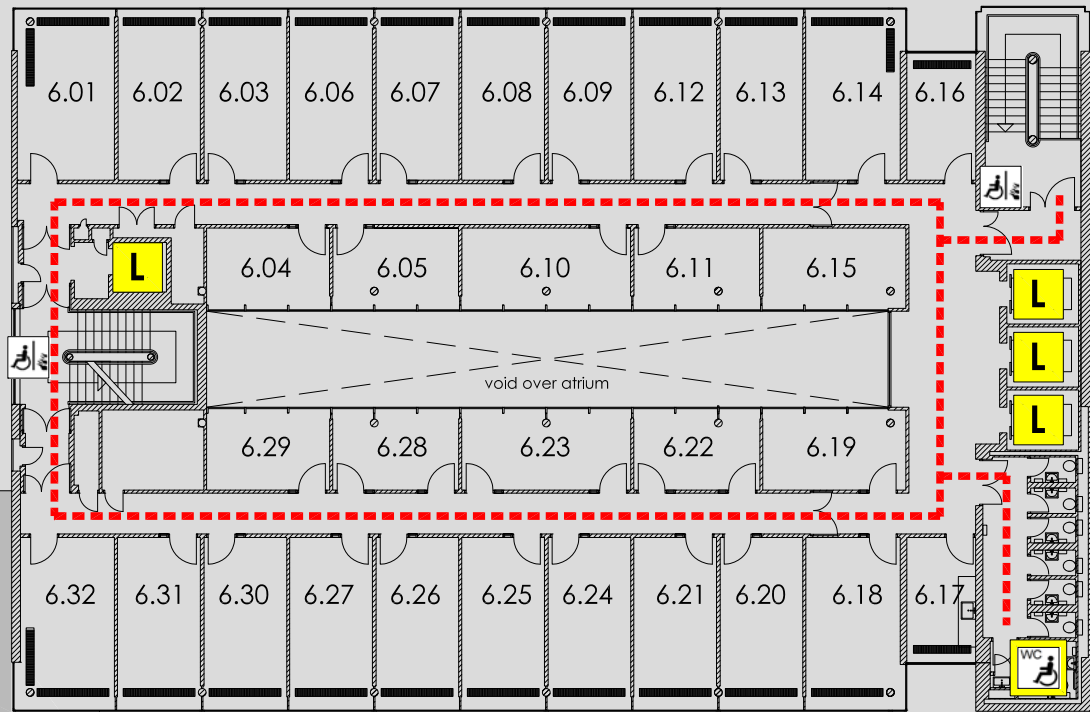

ACCESS @ MMU

SANDRA BURSLEM : SIXTH FLOOR PLAN

Business School Building

Sir Kenneth Green Library