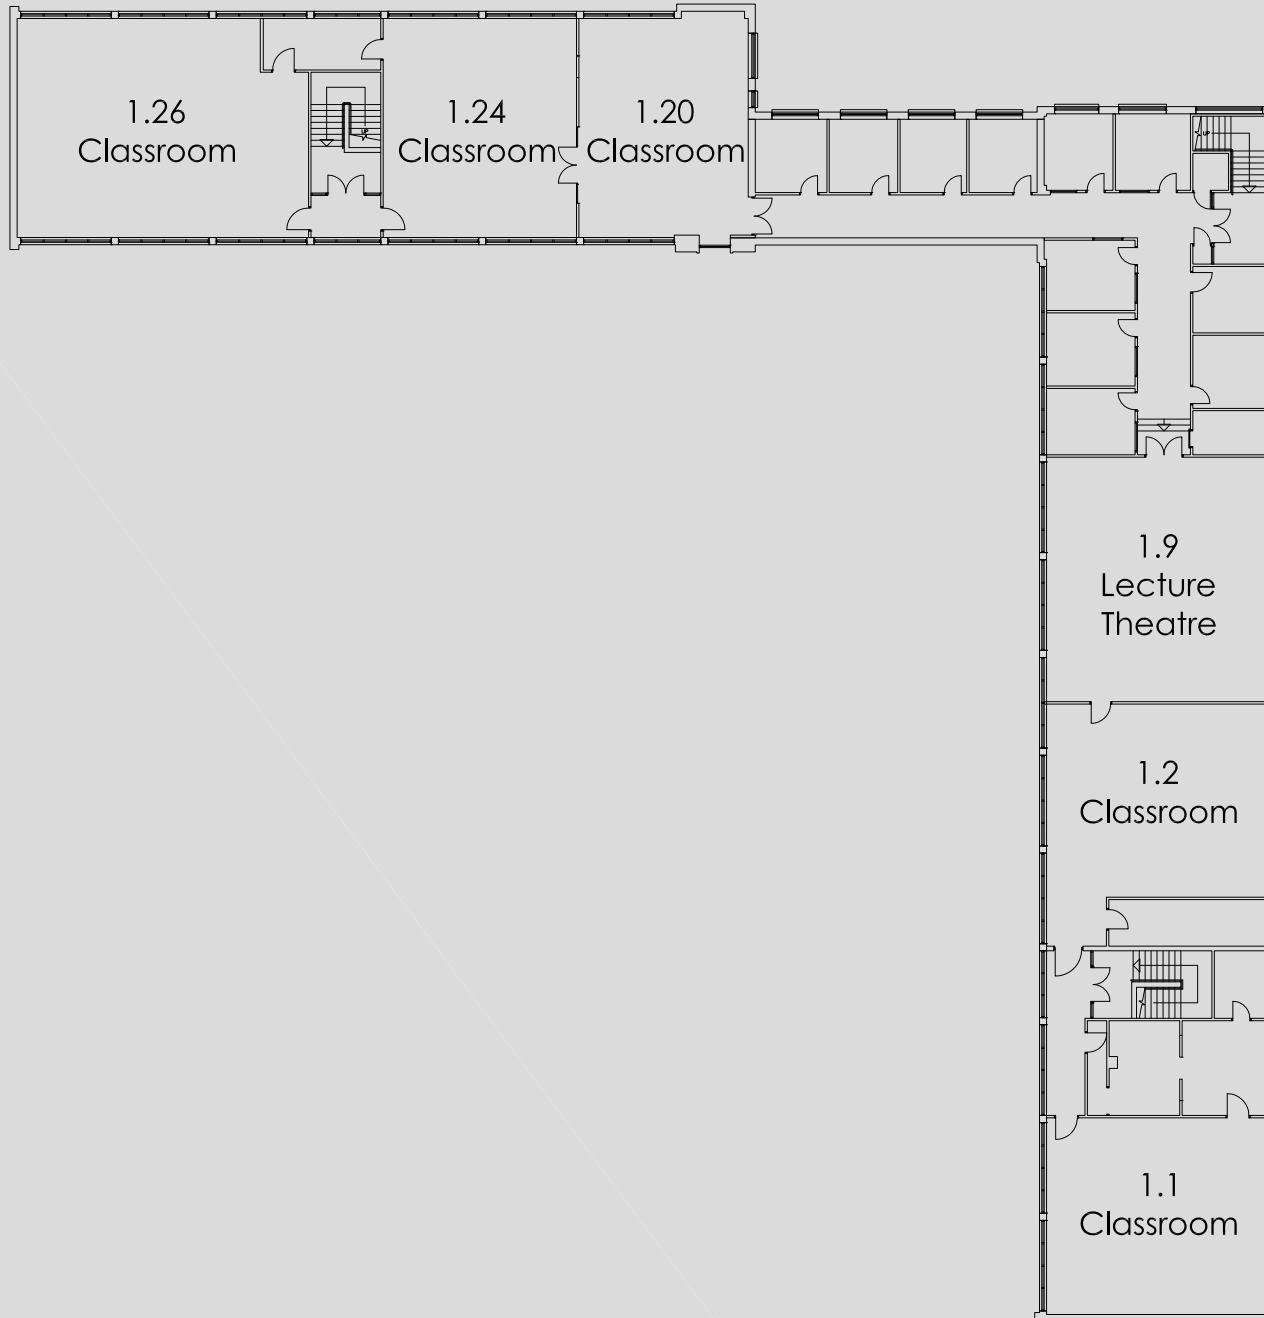

ACCESS @ MMU

SEELEY BUILDING, CREWE CAMPUS : FIRST FLOOR PLAN

Note: No wheelchair access to first floor

Note: No accessible toilet in this building

Manchester Metropolitan University
Cheshire Campus
Crewe Green Road
Crewe, Cheshire, CW1 5DU