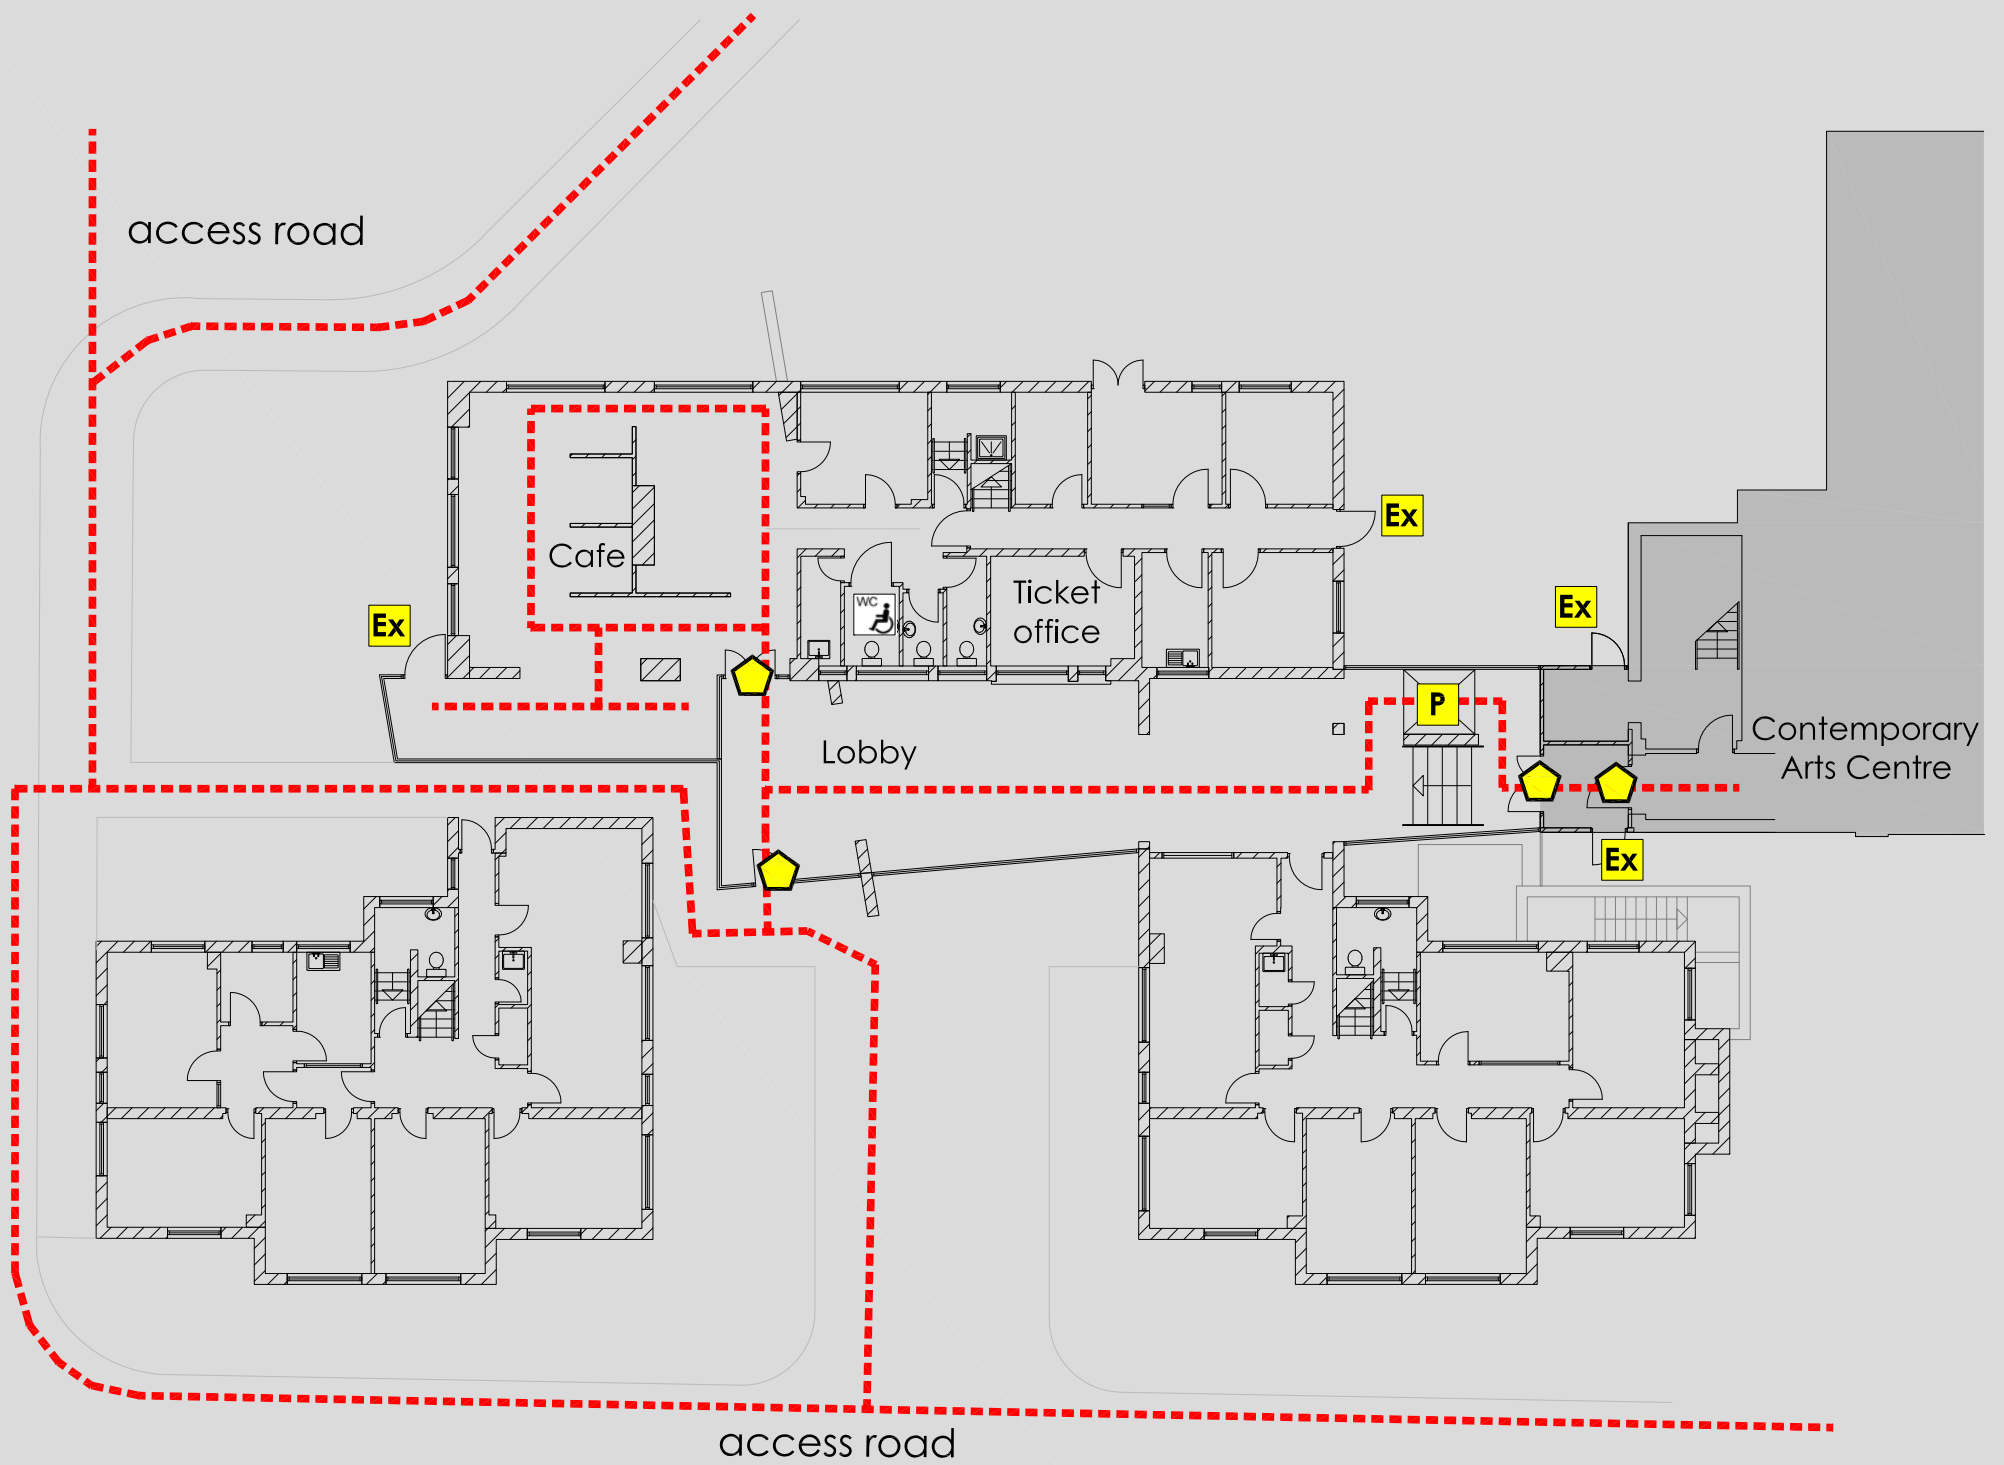

ACCESS @ MMU

VALENTINE BUILDING, CREWE CAMPUS : GROUND FLOOR PLAN

Note: No wheelchair access to first or second floors

Manchester Metropolitan University
Cheshire Campus
Crewe Green Road
Crewe, Cheshire, CW1 5DU

Reception 0161 247 5003
Security 0161 247 1334

KEY	
	Accessible route
-	
	Automatic door
	Door on hold open devices
	Push button power assisted door
	Controlled access door
	Accessible lift
	Platform lift
	Accessible reception counter
	Hearing loop available
	Fully Accessible toilet
	Accessible toilet
	Accessible ramp
	Fire refuge space
	Emergency exit only
	Evacuation chair