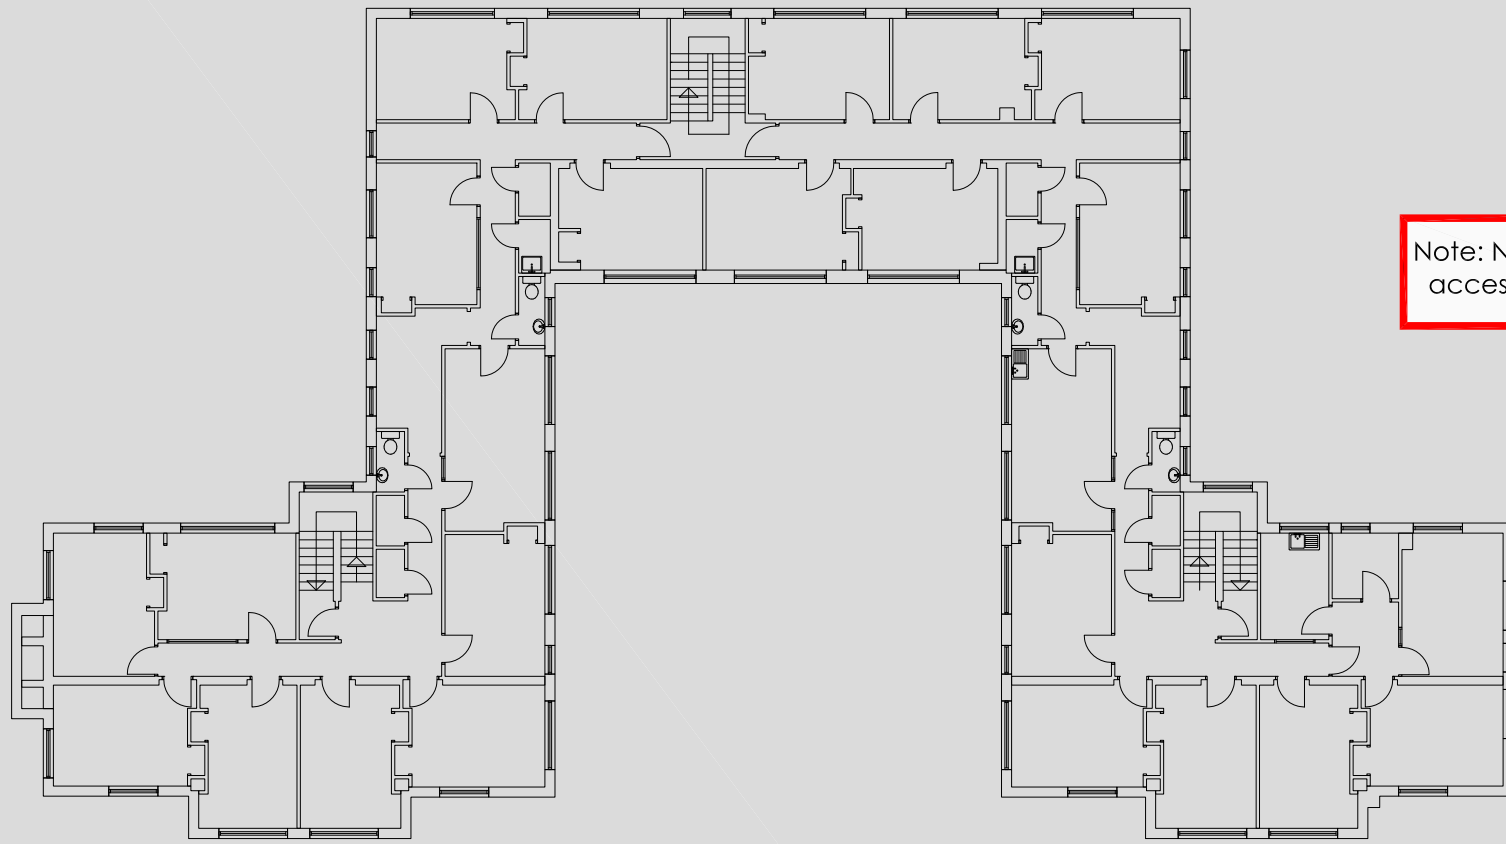

ACCESS @ MMU

WILSON BUILDING, CREWE CAMPUS : FIRST FLOOR PLAN

Note: No wheelchair access to first floor

Manchester Metropolitan University
Cheshire Campus
Crewe Green Road
Crewe, Cheshire, CW1 5DU

Reception 0161 247 5003
Security 0161 247 1334

KEY

- Accessible route
-
- Automatic door
- Door on hold open devices
- Push button power assisted door
- Controlled access door
- Accessible lift
- Accessible reception counter
- Hearing loop available
- Fully Accessible toilet
- Accessible toilet
- Accessible ramp
- Fire refuge space
- Emergency exit only
- Evacuation chair