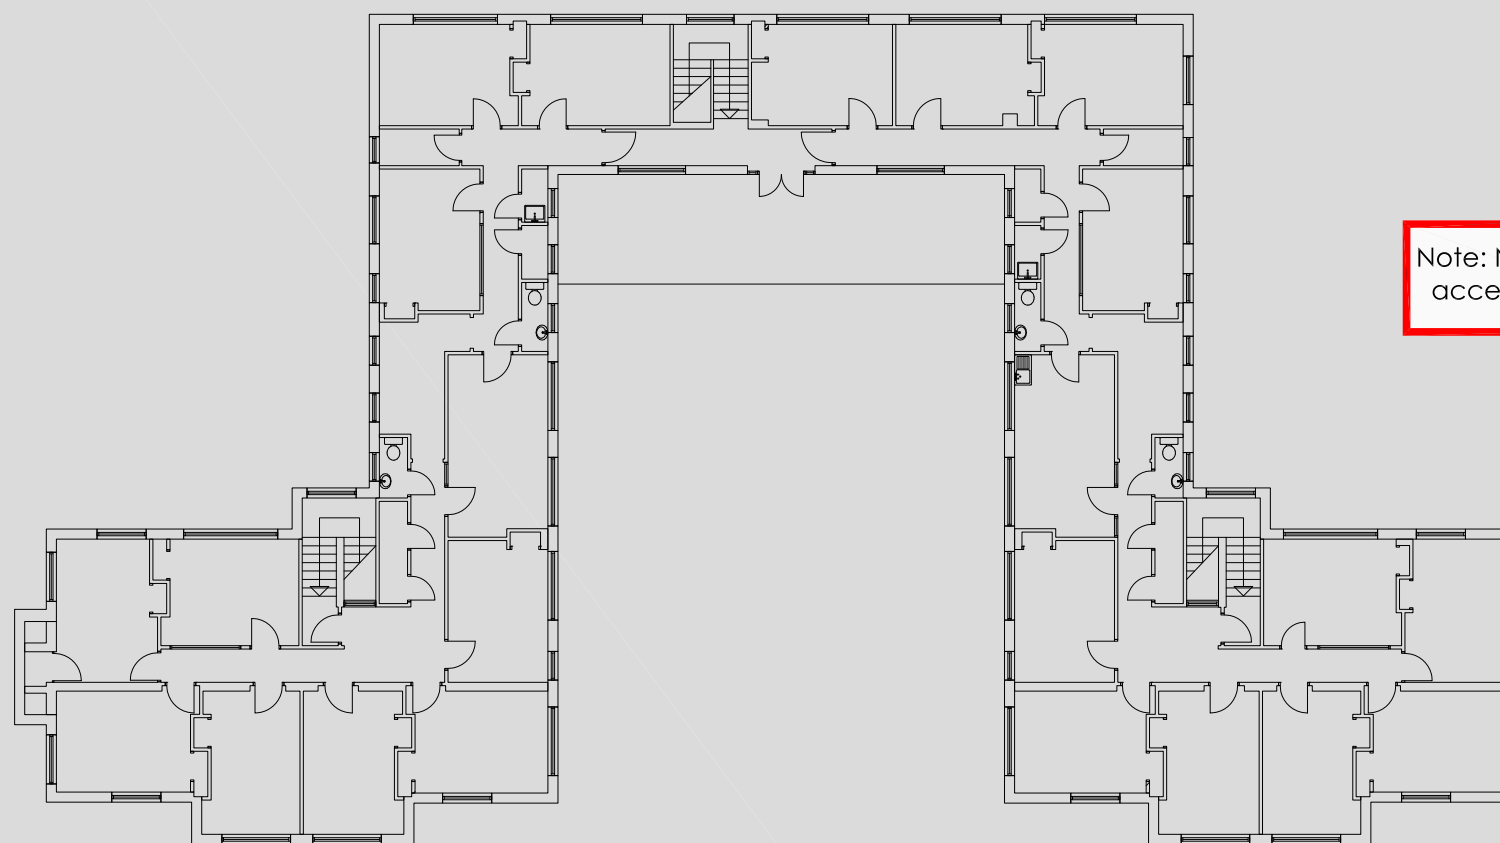

ACCESS @ MMU

WILSON BUILDING, CREWE CAMPUS : SECOND FLOOR PLAN

Note: No wheelchair access to first floor

Manchester Metropolitan University
Cheshire Campus
Crewe Green Road
Crewe, Cheshire, CW1 5DU

Reception 0161 247 5003
Security 0161 247 1334

KEY

-  Accessible route
-
-  Automatic door
-  Door on hold open devices
-  Push button power assisted door
-  Controlled access door
-  Accessible lift
-  Accessible reception counter
-  Hearing loop available
-  Fully Accessible toilet
-  Accessible toilet
-  Accessible ramp
-  Fire refuge space
-  Emergency exit only
-  Evacuation chair